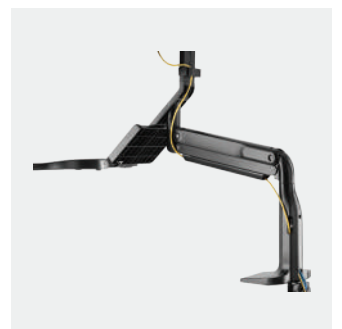

# SHS21 C02

Gas Spring Floating Sit-Stand Coverter  
For most 17" - 27"

Sit-Stand  
Mobile Workstation

- Swivel Range  
**+10° -- -10°**
- Screen Size  
**17" - 27"**
- Screen Rotation  
**+180° - -180°**
- Weight Capacity  
**0-6 Kg/screen**
- Cable Management
- VESA Compatible  
**100x100**
- Clamp & Grommet Installation
- Tilt Range  
**+10° - -10°**

**Folding Keyboard Tray**  
Saves space when not in use

**Second Storage**  
For phones, stationary, and other accessories

**USB Ports**  
2 easily accessible USB 3.0 ports

**Cable Management**  
Keeps everything organized