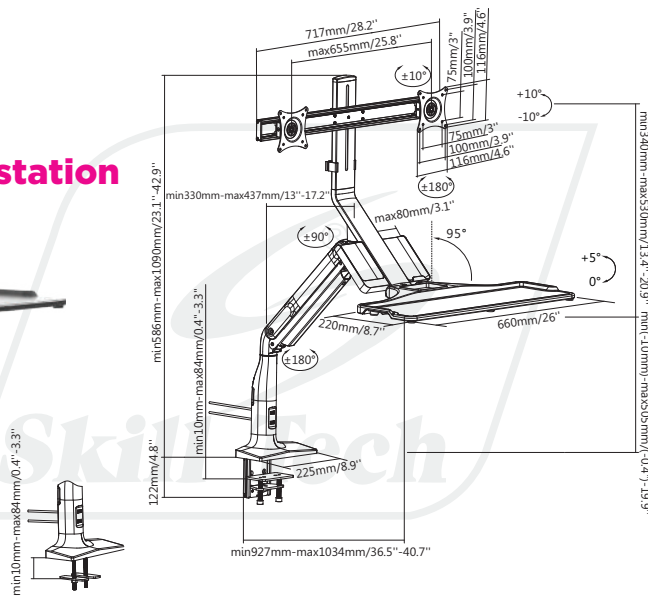

# SHS21 C02

Gas Spring Floating Sit-Stand Coverter  
For most 17" - 27"

Sit-Stand  
Mobile Workstation

- Swivel Range  
**+10° -- -10°**
- Screen Size  
**17" - 27"**
- Screen Rotation  
**+180° - -180°**
- Weight Capacity  
**0-6 Kg/screen**
- Cable Management
- VESA Compatible  
**100x100**
- Clamp & Grommet Installation
- Tilt Range  
**+10° - -10°**

**Folding Keyboard Tray**  
Saves space when not in use

**Second Storage**  
For phones, stationary, and other accessories

**USB Ports**  
2 easily accessible USB 3.0 ports

**Cable Management**  
Keeps everything organized