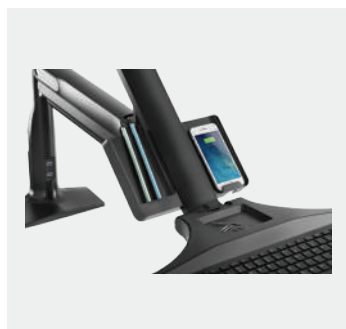

# SHS21 C02

Gas Spring Floating Sit-Stand Coverter  
For most 17" - 27"

Sit-Stand  
Mobile Workstation

- Swivel Range  
**+10° -- -10°**
- Screen Size  
**17" - 27"**
- Screen Rotation  
**+180° - -180°**
- Weight Capacity  
**0-6 Kg/screen**
- Cable Management
- VESA Compatible  
**100x100**
- Clamp & Grommet Installation
- Tilt Range  
**+10° - -10°**

**Folding Keyboard Tray**  
Saves space when not in use

**Second Storage**  
For phones, stationary, and other accessories

**USB Ports**  
2 easily accessible USB 3.0 ports

**Cable Management**  
Keeps everything organized